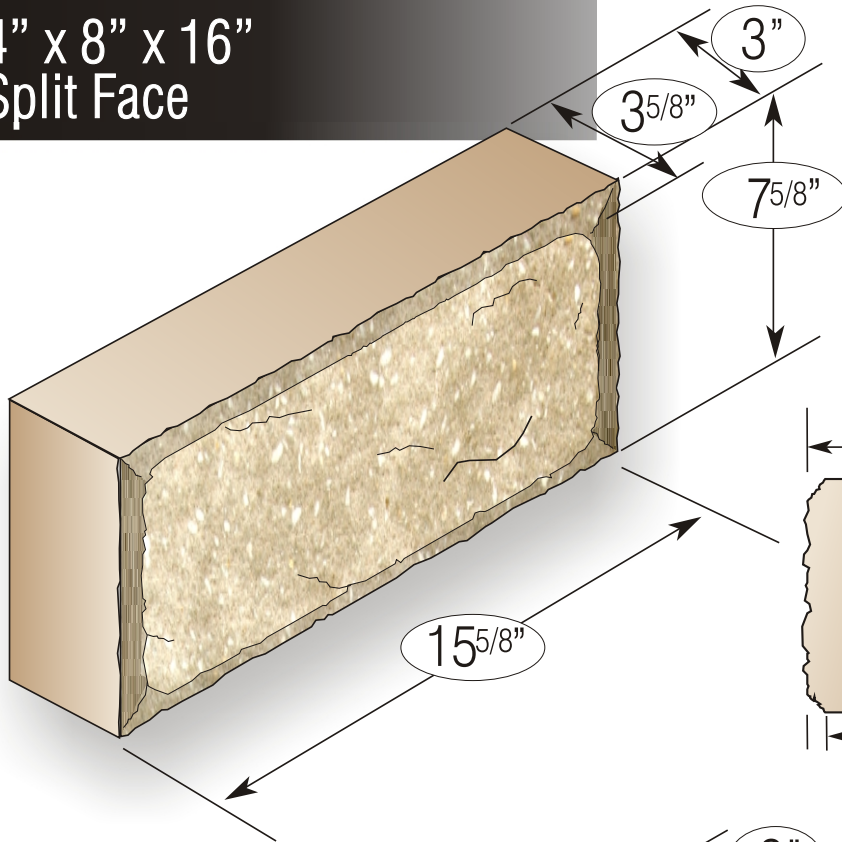

ARTISANROC_{BC}

Split Face

4" x 8" x 16"
Split Face

Sizes Available:

- | | |
|-------------|-------------|
| 4 x 4 x 16 | 4 x 4 x 24 |
| 4 x 6 x 16 | 4 x 6 x 24 |
| 4 x 8 x 16 | 4 x 8 x 24 |
| 4 x 12 x 16 | 4 x 12 x 24 |

4" x 4" x 16"
Split Face

Please consult our Sales Department for additional custom shapes, sizes and corner details.

5894 Court Street Road
P. O. Box 280
Syracuse, N. Y. 13206-0280
Office: 315.437.0305
Fax: 315.463.9134