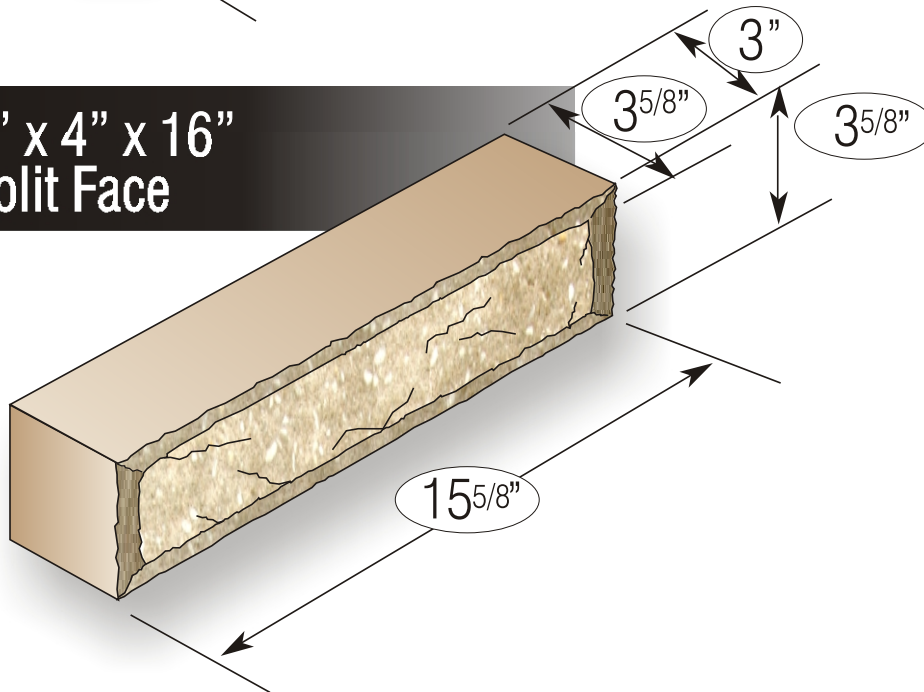

ARTISANROC_{BC}

Split Face

4" x 8" x 16"
Split Face

Sizes Available:

- | | |
|-------------|-------------|
| 4 x 4 x 16 | 4 x 4 x 24 |
| 4 x 6 x 16 | 4 x 6 x 24 |
| 4 x 8 x 16 | 4 x 8 x 24 |
| 4 x 12 x 16 | 4 x 12 x 24 |

4" x 4" x 16"
Split Face

Please consult our Sales Department for additional custom shapes, sizes and corner details.

5894 Court Street Road
P. O. Box 280
Syracuse, N. Y. 13206-0280
Office: 315.437.0305
Fax: 315.463.9134