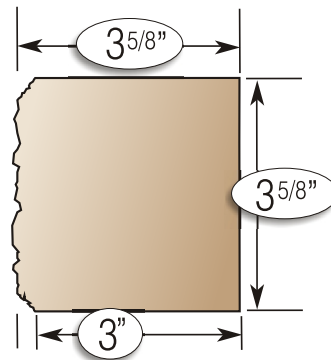

ARTISANROC_{BC}

Split Face

4" x 8" x 16"
Split Face

Sizes Available:

- | | |
|-------------|-------------|
| 4 x 4 x 16 | 4 x 4 x 24 |
| 4 x 6 x 16 | 4 x 6 x 24 |
| 4 x 8 x 16 | 4 x 8 x 24 |
| 4 x 12 x 16 | 4 x 12 x 24 |

4" x 4" x 16"
Split Face

Please consult our Sales Department for additional custom shapes, sizes and corner details.

5894 Court Street Road
P. O. Box 280
Syracuse, N. Y. 13206-0280
Office: 315.437.0305
Fax: 315.463.9134