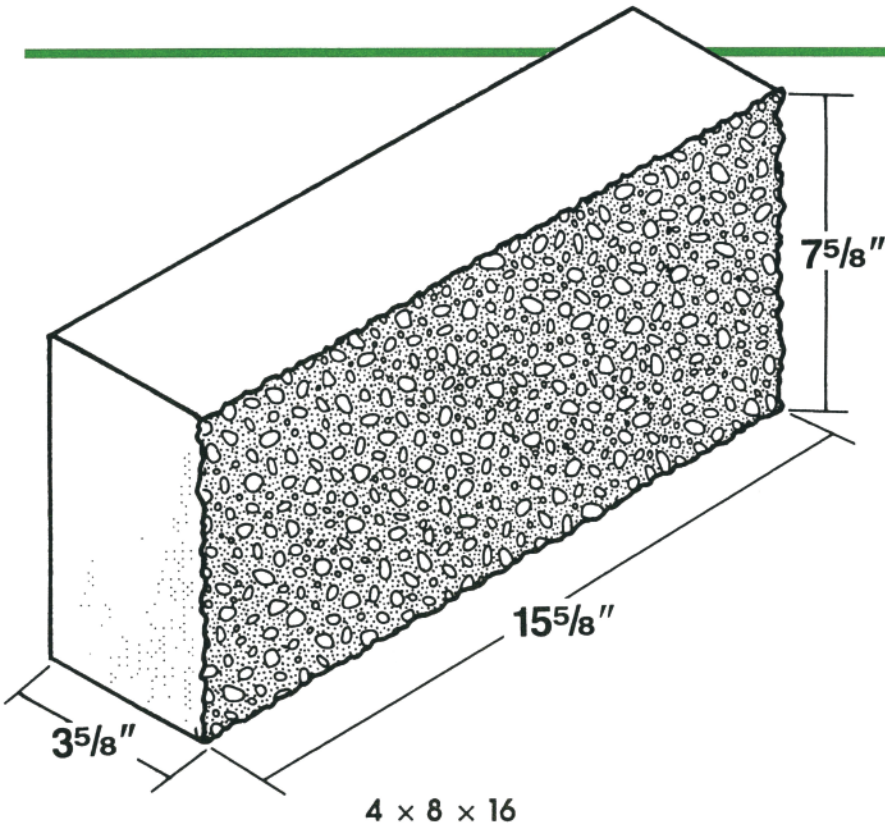

SPLIT FACE

- Wide Selection of Colors!
- Can Be Insulated at Our Factory!
- Fast Availability.
- Combine Our Innovative Variety of Shapes and Colors to Design a Creative Custom Appearance.
- Reference Barnes & Cone's Custom Concrete Masonry Specification Sheet for CMU Physical Characteristics.